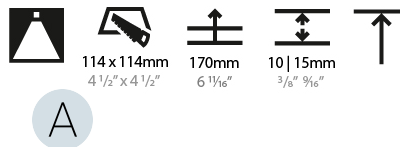

GENERAL

Series: Bioniq
Subseries: Bioniq Square Deep Comfort
Brand: Prolicht
Division: Architectural
Mounting Type: Recessed
Mounting Location: Ceiling
Subcategory: Downlight

PHYSICAL

Shape: Square
Length (mm): 119
Length (in): 4 11/16
Width (mm): 119
Width (in): 4 11/16
Depth (mm): 150
Depth (in): 5 7/8
Ceiling Thickness (mm): 10 / 12.5 / 15
Ceiling Thickness (in): 3/8 or 1/2 or 9/16
Min. Recessing Depth (mm): 170
Min. Recessing Depth (in): 6 11/16
Light Distribution: Downlight
Weight (kg): 0.656
Weight (lbs): 1.45
Fixture Finish: SSR / BKV / CWI / CRY / HAB / UFT / ITA / RUA / FTG / MYG / LOD / PUS / FRO / FUP / KIA / POP / BLS / SPG / MEY / GOH / GUM / CHC / COM / ABZ / JAG / OBR / MOS / ROR
Fixture Material: Aluminum Die Cast
Cut-out Measurements: 114mm / 4 1/2" x 114mm / 4 1/2"

ELECTRICAL

Lamp Type: LED (Zhaga Standard)
Total Output Wattage (W): 15
Dimming: Dali Dimming
Driver Included: No
Driver Location: Recessed Housing
Driver Type: Constant Current - 120Vac
Housing: See components
Input Voltage (V): 120
Constant Current (MA): 350

LED

Number of LEDs: 1
Color Temperature (°K): Warm Dim
Max. Delivered Lumen (lm): 760
Nominal Lumen (lm): 1140
CRI: >90 CRI
Lamp Life (hrs): 50000

OPTICAL

Reflector: 20 / 40 / 60

RATINGS AND CERTIFICATIONS

Certified By: Certified for North American Standards
IP rating: IP20

PROJECT
TYPE
SPECIFIER
QUANTITY
DATE