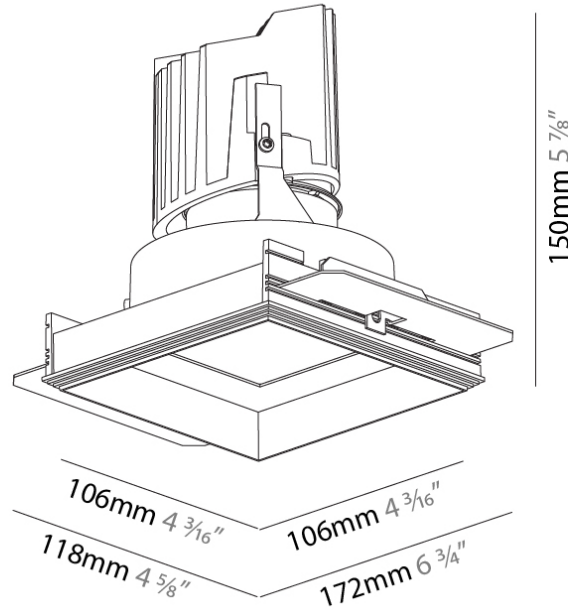

ELECTRICAL

Lamp Type: LED (Zhaga Standard)
Input Wattage (W): 15.5
Total Output Wattage (W): 14.5
Dimming: Tri-Mode (Non-Dimming and Phase Dimming (120Vac only) and 0-10V Dimming)
Driver Included: No
Driver Location: Recessed Housing
Driver Type: Constant Current - Universal
Driver Class: Class 2
Housing: See components
Input Voltage (V): 120 - 277
Constant Current (MA): 500

LED

Number of LEDs: 1
Color Temperature (°K): 2700 / 3000 / 3500 / 4000
Max. Delivered Lumen (lm): 940 / 980 / 1029 / 1050
Nominal Lumen (lm): 1386 / 1438 / 1511 / 1542
CRI: >90 CRI
Efficiency (%): 87.9 / 88.4 / 87.9
Lamp Life (hrs): 50000
Upon Request: RGB-W Tunable White Special Color Temperature Special LED

OPTICAL

Reflector: 20 / 40 / 60
Upon Request: Special Beam Angles

RATINGS AND CERTIFICATIONS

382, F 416-247-9319, www.zaneen.com
Certified by Intertek for North American standards
IP rating: IP20