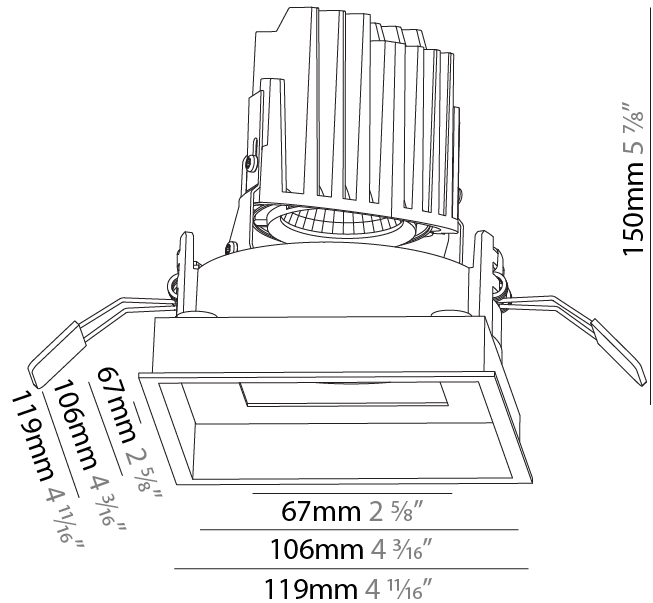

GENERAL

Series: Bioniq
Subseries: Bioniq Square Deep Comfort
Brand: Prolicht
Division: Architectural
Mounting Type: Recessed
Mounting Location: Ceiling
Subcategory: Downlight

PHYSICAL

Shape: Square
Length (mm): 119
Length (in): 4 11/16
Width (mm): 119
Width (in): 4 11/16
Depth (mm): 150
Depth (in): 5 7/8
Ceiling Thickness (mm): 10 / 12.5 / 15
Ceiling Thickness (in): 3/8 or 1/2 or 9/16
Min. Recessing Depth (mm): 170
Min. Recessing Depth (in): 6 11/16
Light Distribution: Downlight
Weight (kg): 0.656
Weight (lbs): 1.45
Fixture Finish: SSR / BKV / CWI / CRY / HAB / UFT / ITA / RUA / FTG / MYG / LOD / PUS / FRO / FUP / KIA / POP / BLS / SPG / MEY / GOH / GUM / CHC / COM / ABZ / JAG / OBR / MOS / ROR
Fixture Material: Aluminum Die Cast
Cut-out Measurements: 114mm / 4 1/2" x 114mm / 4 1/2"

ELECTRICAL

Lamp Type: LED (Zhaga Standard)
Total Output Wattage (W): 15
Dimming: Dali Dimming
Driver Included: No
Driver Location: Recessed Housing
Driver Type: Constant Current - 120Vac
Housing: See components
Input Voltage (V): 120
Constant Current (MA): 350

LED

Number of LEDs: 1
Color Temperature (°K): Warm Dim
Max. Delivered Lumen (lm): 760
Nominal Lumen (lm): 1140
CRI: >90 CRI
Lamp Life (hrs): 50000

OPTICAL

Reflector: 20 / 40 / 60

RATINGS AND CERTIFICATIONS

Certified By: Certified for North American Standards
IP rating: IP20

PROJECT
TYPE
SPECIFIER
QUANTITY
DATE